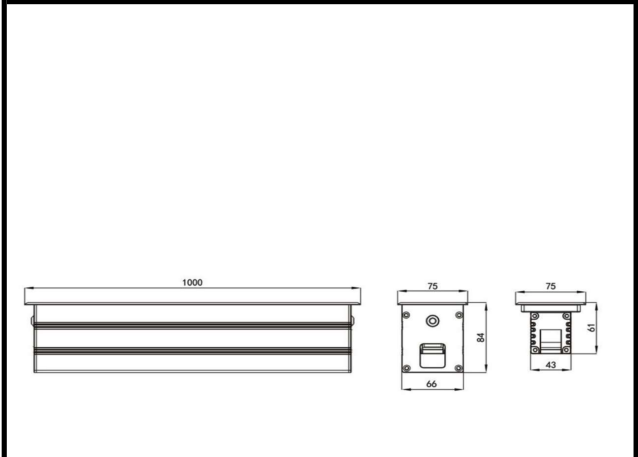

Sovitron Interior Pvt.Ltd.

Model Name	UNITY-M46 / DL-OHM-M46-18
Description	linear Inground light

Technical description	Image
-----------------------	-------

Dimension	L=1000mm Cutout W=66mm With trim W=75mm H=84mm
Frame	Aluminum
Color Tempertaure	5700K
Power	18W
Total Luminous Flux	1530 lm
Efficacy	85 lm/W
IP rating	67
Color Rendering	≥80
Mounting	Buried
Beam angle	10°/30°/45°/60°/10°×60°/25°×45°
Optics	Tempered glass
Dimming	NON-Dimmable
Operating Voltage	220-240 VAC
Standard Lifetime	L70 minimum at 50,000 burning hours

Dimension diagram

Remarks:-

Address: Plot #7 Saroorpur-Nangla Industrial Area,Ballabgarh-Sohna Road,Faridabad-121005
Email: info@sovitron.com